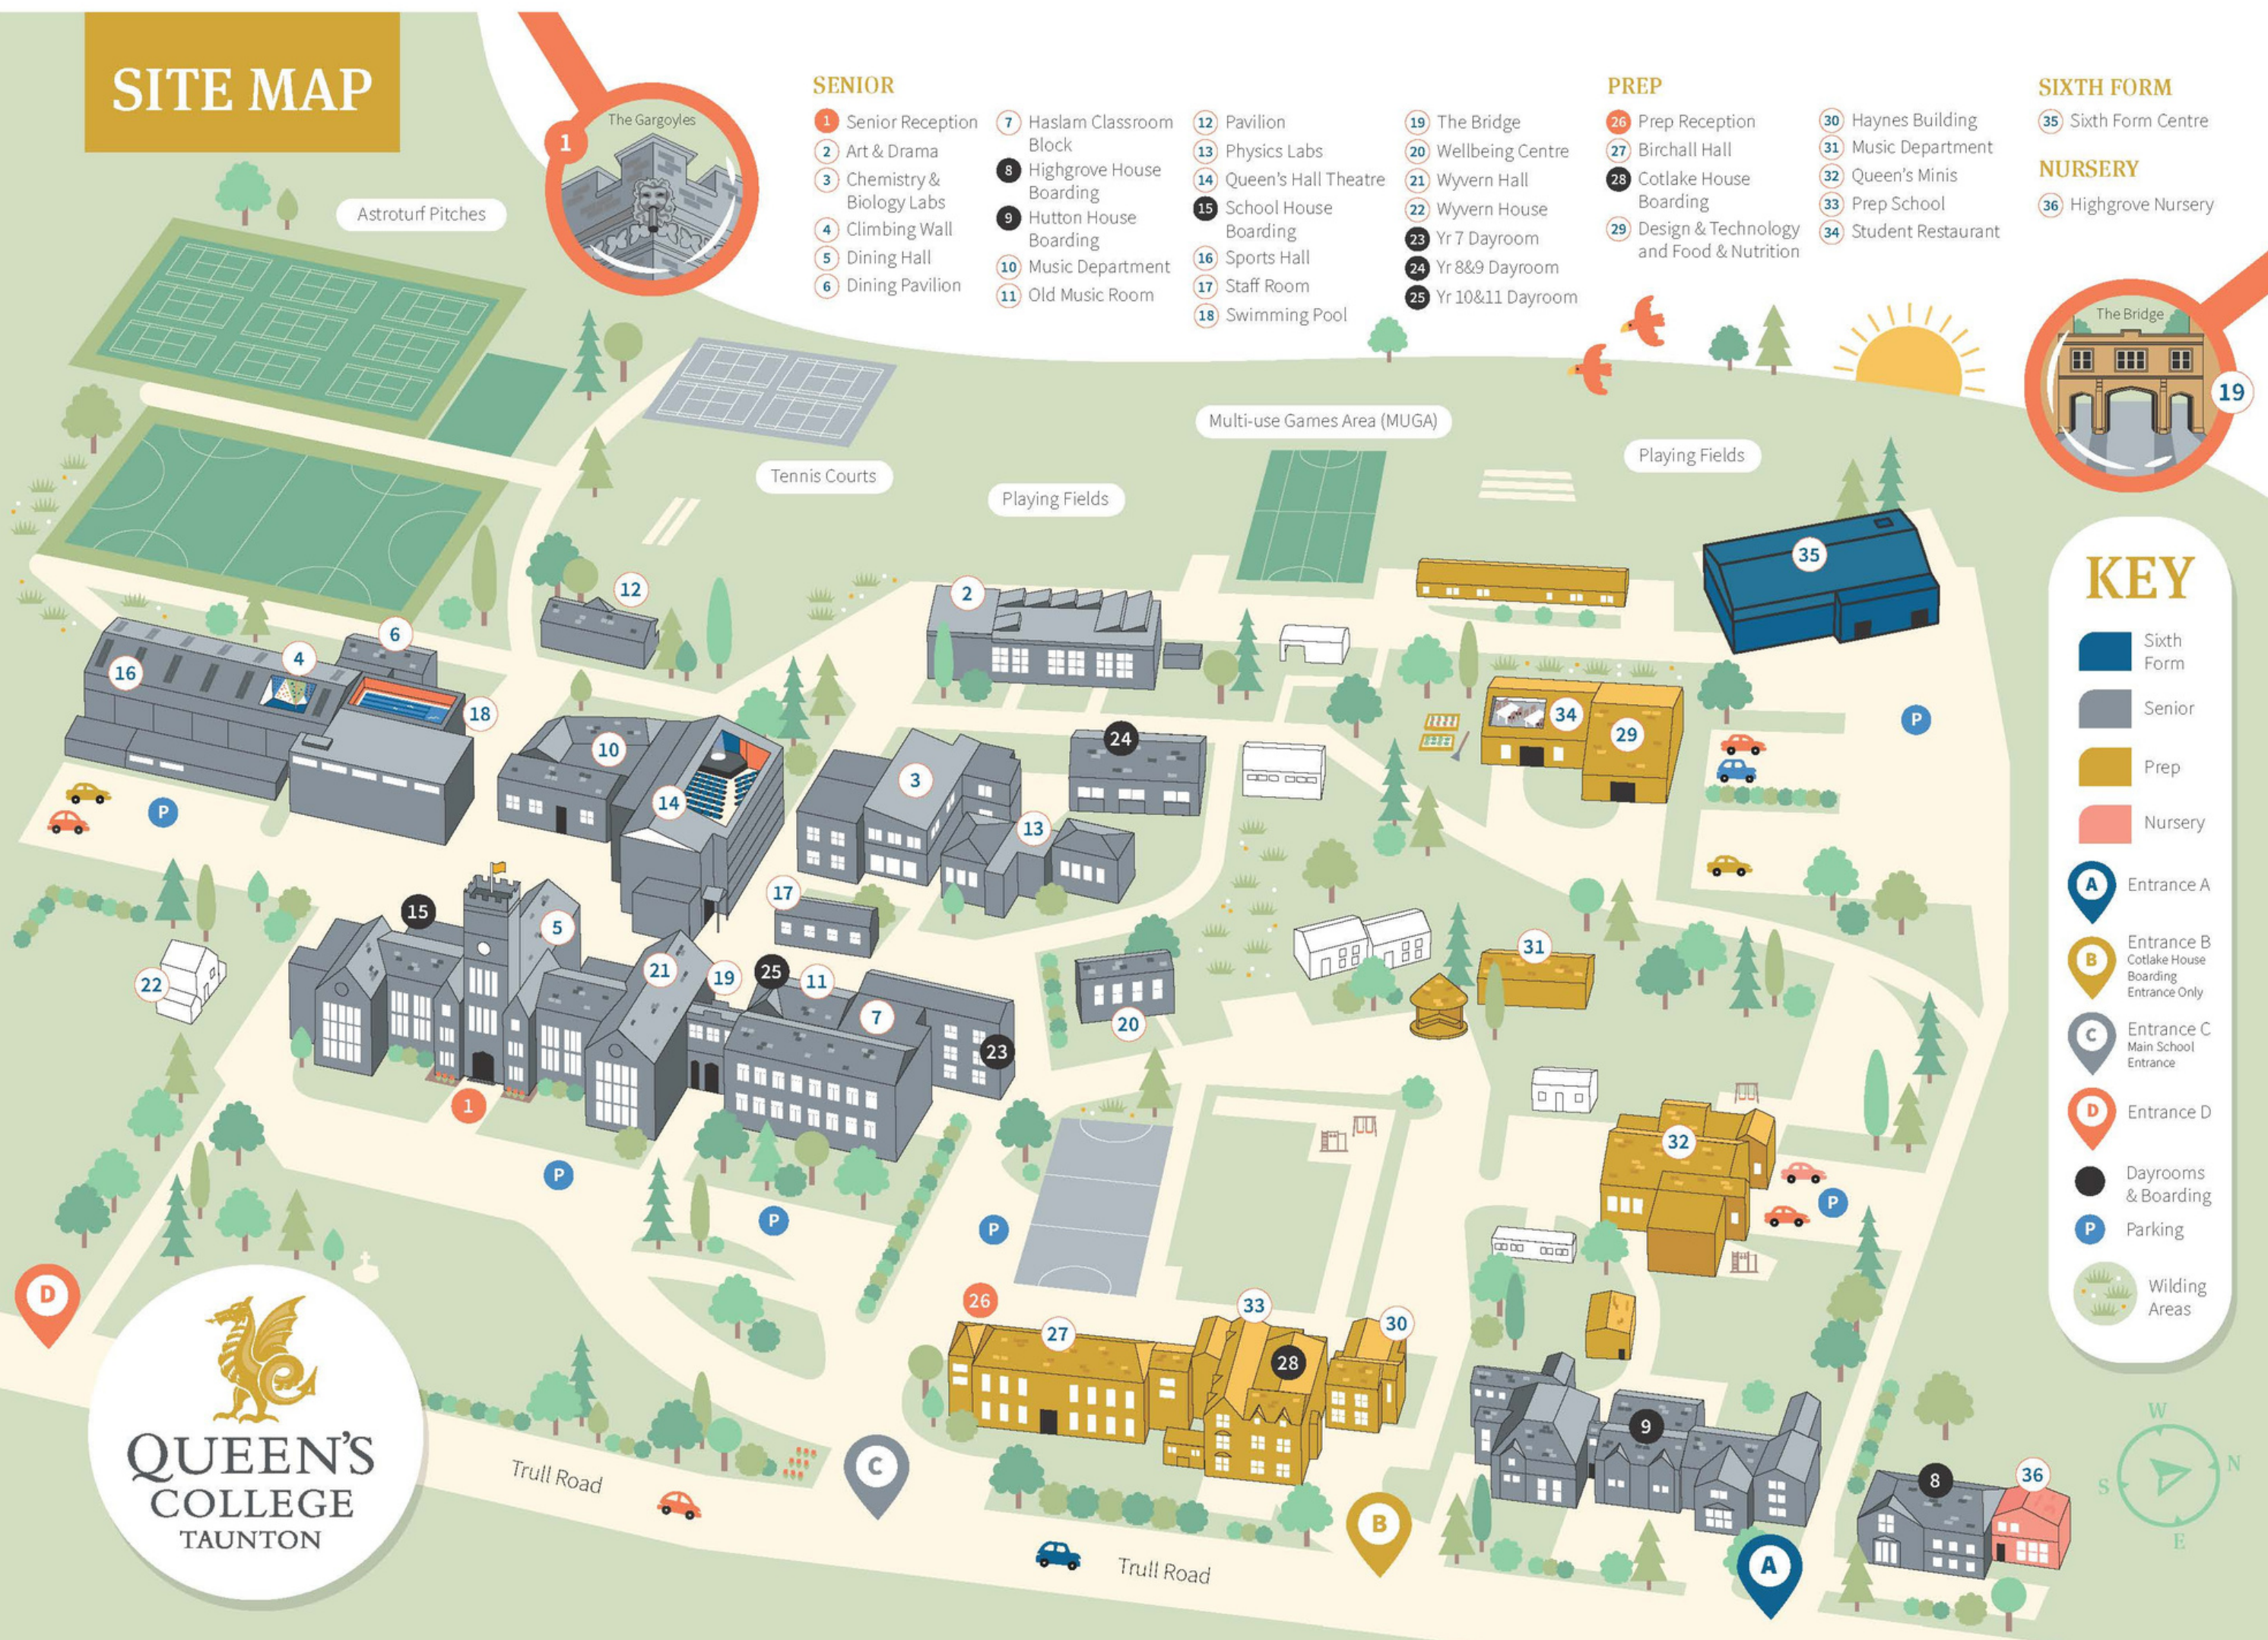

SITE MAP

SENIOR

- 1 Senior Reception
- 2 Art & Drama
- 3 Chemistry & Biology Labs
- 4 Climbing Wall
- 5 Dining Hall
- 6 Dining Pavilion
- 7 Haslam Classroom Block
- 8 Highgrove House Boarding
- 9 Hutton House Boarding
- 10 Music Department
- 11 Old Music Room

PREP

- 26 Prep Reception
- 27 Birchall Hall
- 28 Cotlake House Boarding
- 29 Design & Technology and Food & Nutrition
- 30 Haynes Building
- 31 Music Department
- 32 Queen's Minis
- 33 Prep School
- 34 Student Restaurant

SIXTH FORM

- 35 Sixth Form Centre

NURSERY

- 36 Highgrove Nursery

KEY

- Sixth Form
- Senior
- Prep
- Nursery
- A Entrance A
- B Entrance B
Cotlake House Boarding Entrance Only
- C Entrance C
Main School Entrance
- D Entrance D
- Dayrooms & Boarding
- P Parking
- Wilding Areas

Trull Road

Trull Road