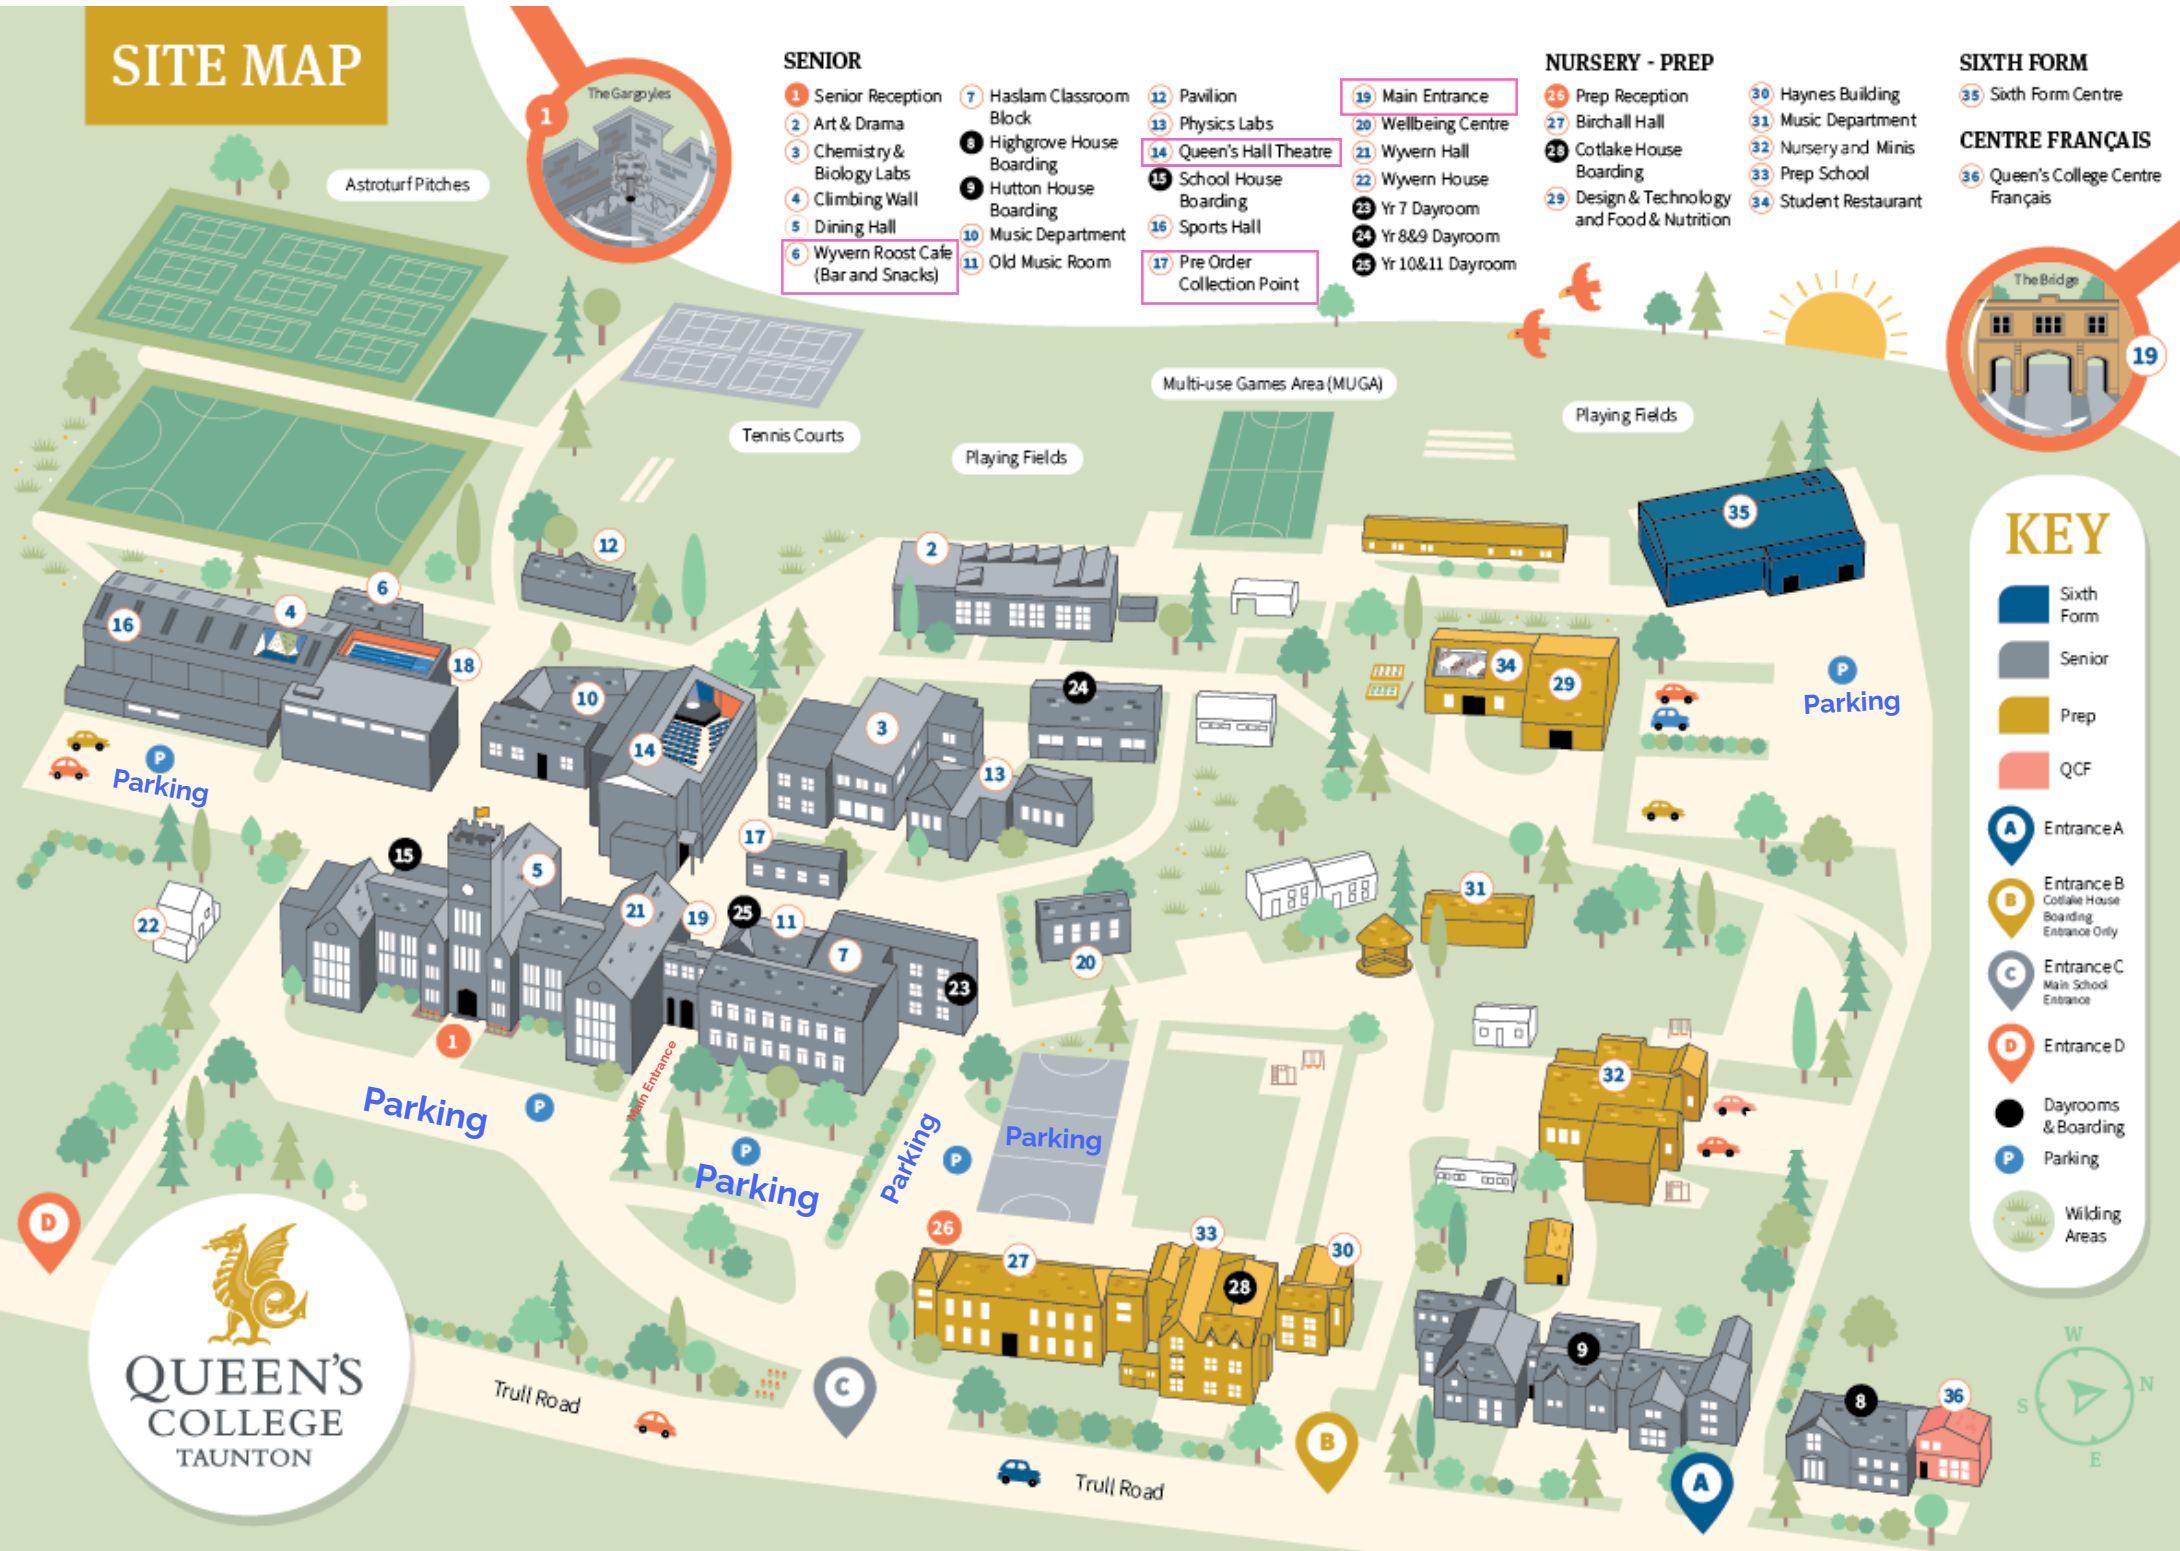

SITE MAP

SENIOR

- 1 Senior Reception
- 2 Art & Drama
- 3 Chemistry & Biology Labs
- 4 Climbing Wall
- 5 Dining Hall
- 6 Wyvern Roost Cafe (Bar and Snacks)
- 7 Haslam Classroom Block
- 8 Highgrove House Boarding
- 9 Hutton House Boarding
- 10 Music Department
- 11 Old Music Room

- 12 Pavilion
- 13 Physics Labs
- 14 Queen's Hall Theatre
- 15 School House Boarding
- 16 Sports Hall
- 17 Pre Order Collection Point

NURSERY - PREP

- 19 Main Entrance
- 20 Wellbeing Centre
- 21 Wyvern Hall
- 22 Wyvern House
- 23 Yr 7 Dayroom
- 24 Yr 8&9 Dayroom
- 25 Yr 10&11 Dayroom

- 26 Prep Reception
- 27 Birchall Hall
- 28 Cotlake House Boarding
- 29 Design & Technology and Food & Nutrition

- 30 Haynes Building
- 31 Music Department
- 32 Nursery and Minis
- 33 Prep School
- 34 Student Restaurant

SIXTH FORM

- 35 Sixth Form Centre
- 36 Queen's College Centre Français

KEY

- Sixth Form
- Senior
- Prep
- QCF
- Entrance A
- Entrance B
  Cotlake House Boarding Entrance Only
- Entrance C
  Main School Entrance
- Entrance D
- Dayrooms & Boarding
- Parking
- Wilding Areas